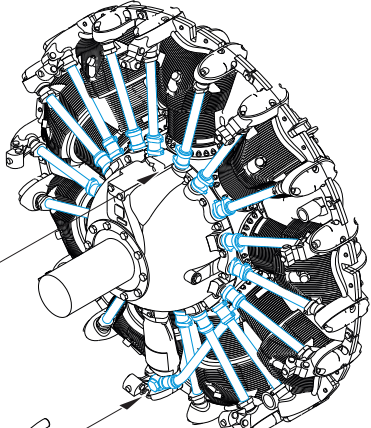

- REMOVE
ODSTRANIT
- BEND
OHNOUT
- GRIND
OBROUSIT
- OPTION
VOLBA
- DRILL HOLE
VRTAT OTVOR
- REPLACE
NAHRADIT

H56
C72
INTERMEDIATE
BLUE

R6

MC218
ALUMINIUM

R19

H56
C72
INTERMEDIATE
BLUE

R7

PE1

PE7

H12
C33
FLAT BLACK

R10

MC218
ALUMINIUM

R8

H56
C72
INTERMEDIATE
BLUE

H12
C33
FLAT BLACK

H12
C33
FLAT BLACK

MC218
ALUMINIUM

H56
C72
INTERMEDIATE
BLUE

H12
C33
FLAT BLACK

R13
18 pcs.

R9

MC218
ALUMINIUM

R11

MC218
ALUMINIUM