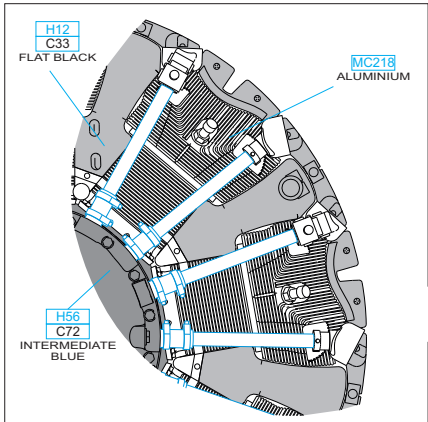

- REMOVE
ODSTRANIT
- BEND
OHNOUT
- GRIND
OBROUSIT
- OPTION
VOLBA
- DRILL HOLE
VRTAT OTVOR
- REPLACE
NAHRADIT

H56
C72
INTERMEDIATE
BLUE

R6

MC218
ALUMINIUM

R19

H56
C72
INTERMEDIATE
BLUE

R7

PE1

PE7

H12
C33
FLAT BLACK

R10

MC218
ALUMINIUM

R8

H56
C72
INTERMEDIATE
BLUE

H12
C33
FLAT BLACK

H12
C33
FLAT BLACK

MC218
ALUMINIUM

H56
C72
INTERMEDIATE
BLUE

H12
C33
FLAT BLACK

R13
18 pcs.

R9

MC218
ALUMINIUM

R11

MC218
ALUMINIUM