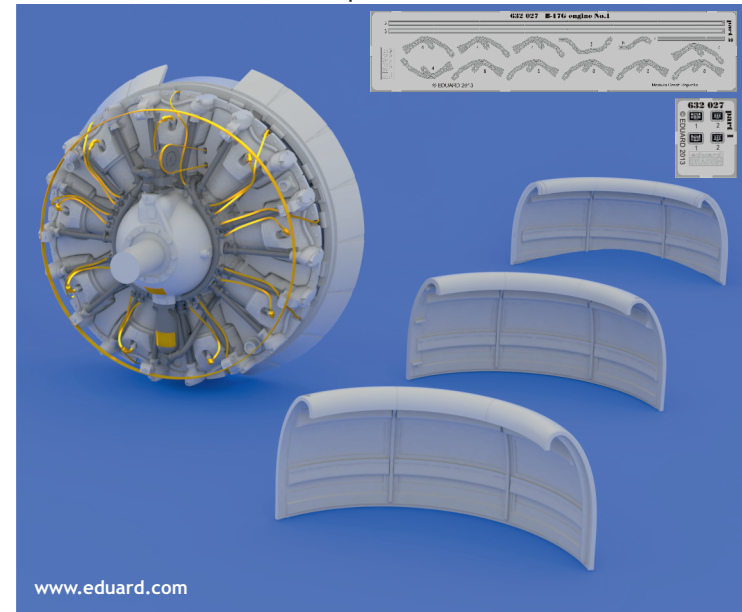

This product contains metal and resin detail parts for upgrading scale plastic models. When selecting this set make sure that it is for the kit mentioned in product name as these sets are made specifically for that kit. When upgrading the model some cutting or corrections may be necessary for parts to fit accurately. **WARNING!** This set contains small and sharp parts. Work carefully in a ventilated and well-lit room. Safety glasses are recommended. This product is not suitable for children below 14 years of age.

eduard
435 21 Obrnice 170
Czech Republic

632 027 B-17G engine No.1

Left outer engine - levý vnější motor
For HK Model kit - pro stavebnici HK Model

1/32

BEST ~~BRASS~~ RESIN AROUND!

SYMMETRICAL ASSEMBLY
SYMETRICKÁ MONTÁŽ