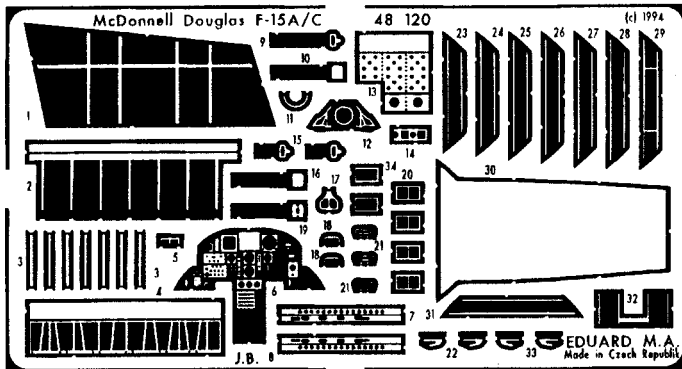

F-15A/C Eagle -interior

48 120

1/48 scale detail set for HASEGAWA kit

-  OPPOSITE SIDE
-  REMOVE
-  BEND
-  REPLACE

A EJECTION SEAT

B INSTRUMENT PANEL

C CANOPY

D INTERIOR - ELECTRONICS BAY

LATCHING MECHANISM