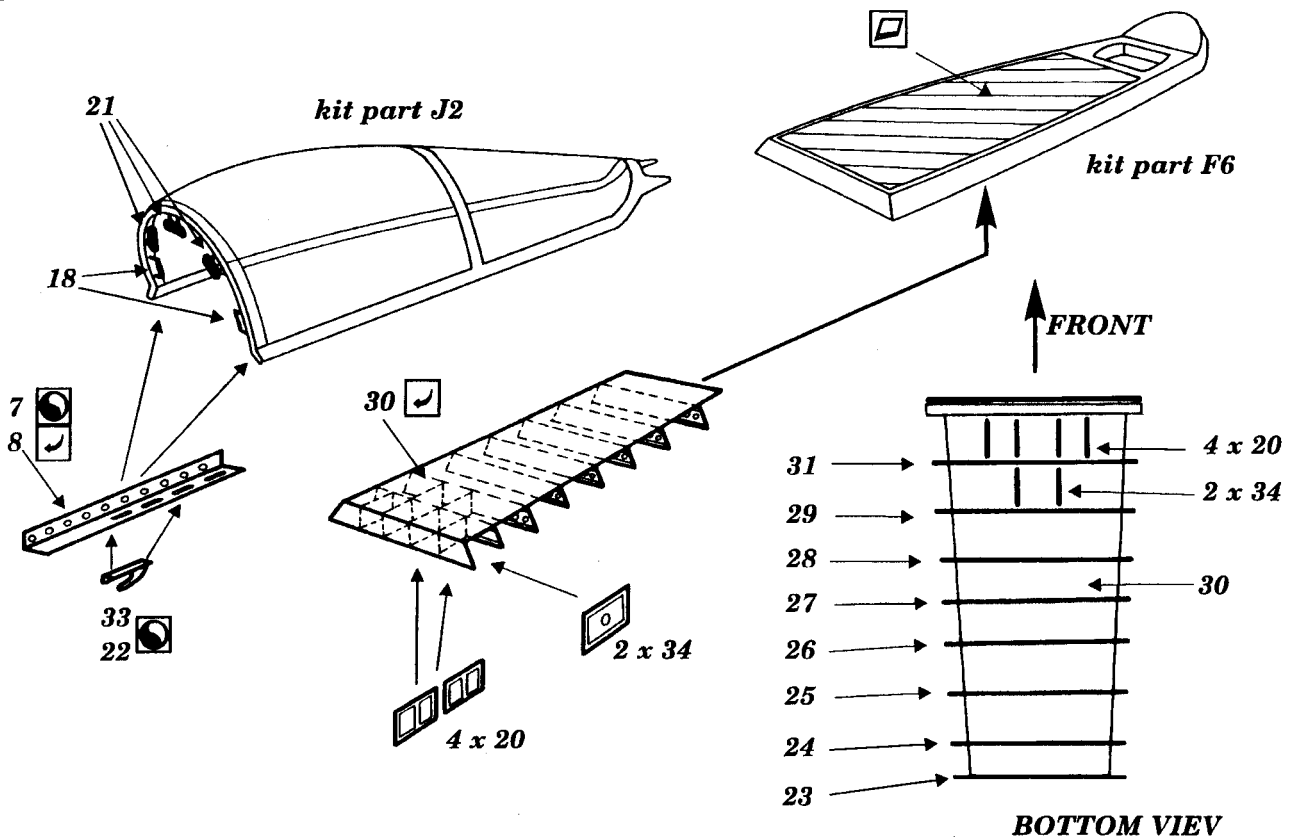

F-15A/C Eagle -interior

48 120

1/48 scale detail set for HASEGAWA kit

-  OPPOSITE SIDE
-  REMOVE
-  BEND
-  REPLACE

A EJECTION SEAT

B INSTRUMENT PANEL

C CANOPY

D INTERIOR - ELECTRONICS BAY

LATCHING MECHANISM