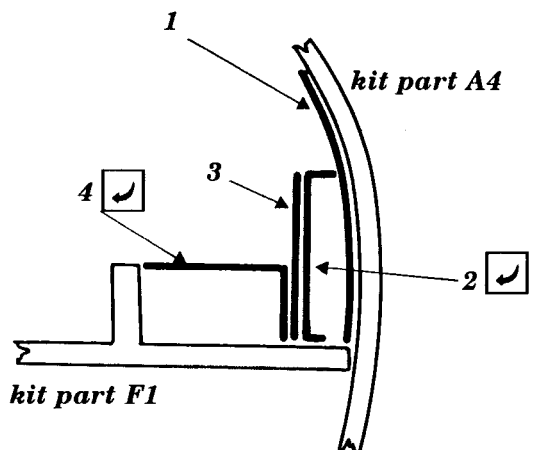

F-15A/C Eagle -interior

48 120

1/48 scale detail set for HASEGAWA kit

-  OPPOSITE SIDE
-  REMOVE
-  BEND
-  REPLACE

A EJECTION SEAT

B INSTRUMENT PANEL

C CANOPY

D INTERIOR - ELECTRONICS BAY

LATCHING MECHANISM