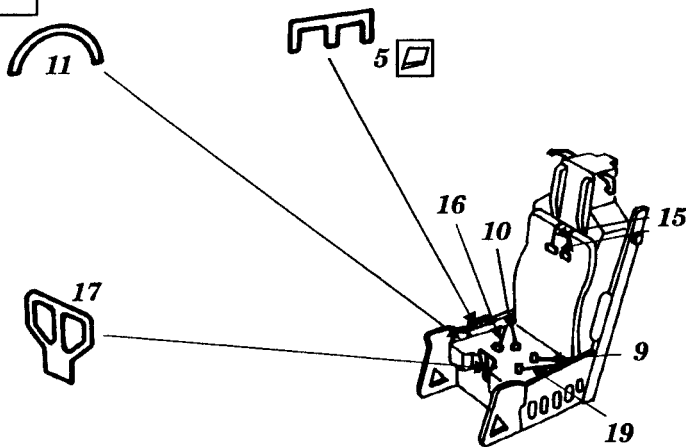

F-15A/C Eagle -interior

48 120

1/48 scale detail set for HASEGAWA kit

-  OPPOSITE SIDE
-  REMOVE
-  BEND
-  REPLACE

A EJECTION SEAT

B INSTRUMENT PANEL

C CANOPY

D INTERIOR - ELECTRONICS BAY

LATCHING MECHANISM