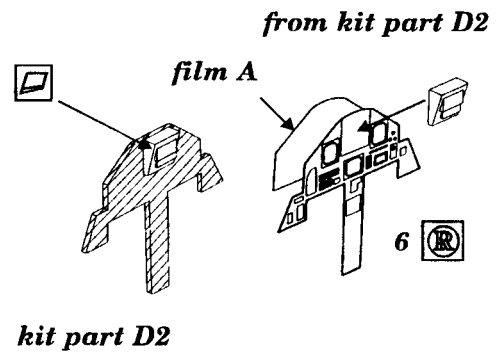

F-15A/C Eagle -interior

48 120

1/48 scale detail set for HASEGAWA kit

-  OPPOSITE SIDE
-  REMOVE
-  BEND
-  REPLACE

A EJECTION SEAT

B INSTRUMENT PANEL

C CANOPY

D INTERIOR - ELECTRONICS BAY

LATCHING MECHANISM