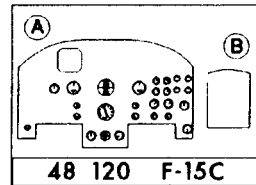

F-15A/C Eagle -interior

48 120

1/48 scale detail set for HASEGAWA kit

-  OPPOSITE SIDE
-  REMOVE
-  BEND
-  REPLACE

A EJECTION SEAT

B INSTRUMENT PANEL

C CANOPY

D INTERIOR - ELECTRONICS BAY

LATCHING MECHANISM