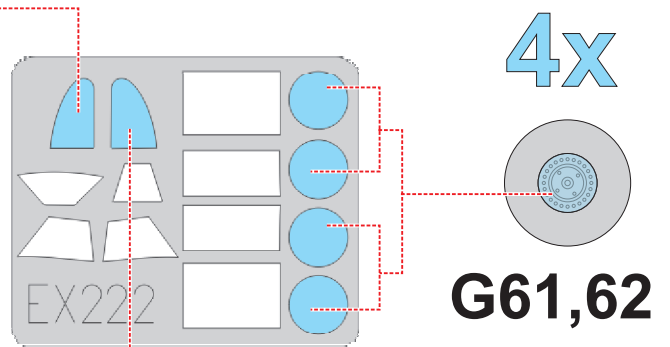

eduard
MASK

EX 222

Lavochkin La-5 1/48

The die-cut mask for accurate canopy frame painting of the
South Front scale 1/48 KIT

LIQUID MASK ■

G71

G71

G72