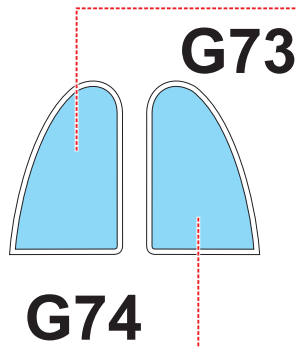

eduard
MASK

EX 222

Lavochkin La-5 1/48

The die-cut mask for accurate canopy frame painting of the
South Front scale 1/48 KIT

LIQUID MASK ■

G71

G71

G72