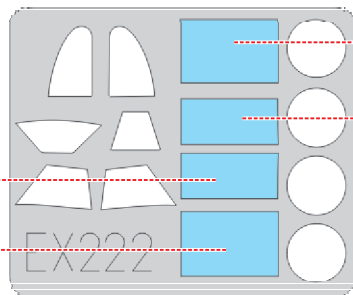

eduard
MASK

EX 222

Lavochkin La-5 1/48

The die-cut mask for accurate canopy frame painting of the
South Front scale 1/48 KIT

LIQUID MASK ■

G71

G71

G72