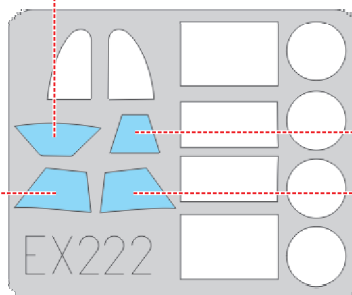

eduard
MASK

EX 222

Lavochkin La-5 1/48

The die-cut mask for accurate canopy frame painting of the
South Front scale 1/48 KIT

LIQUID MASK ■

G71

G71

G72